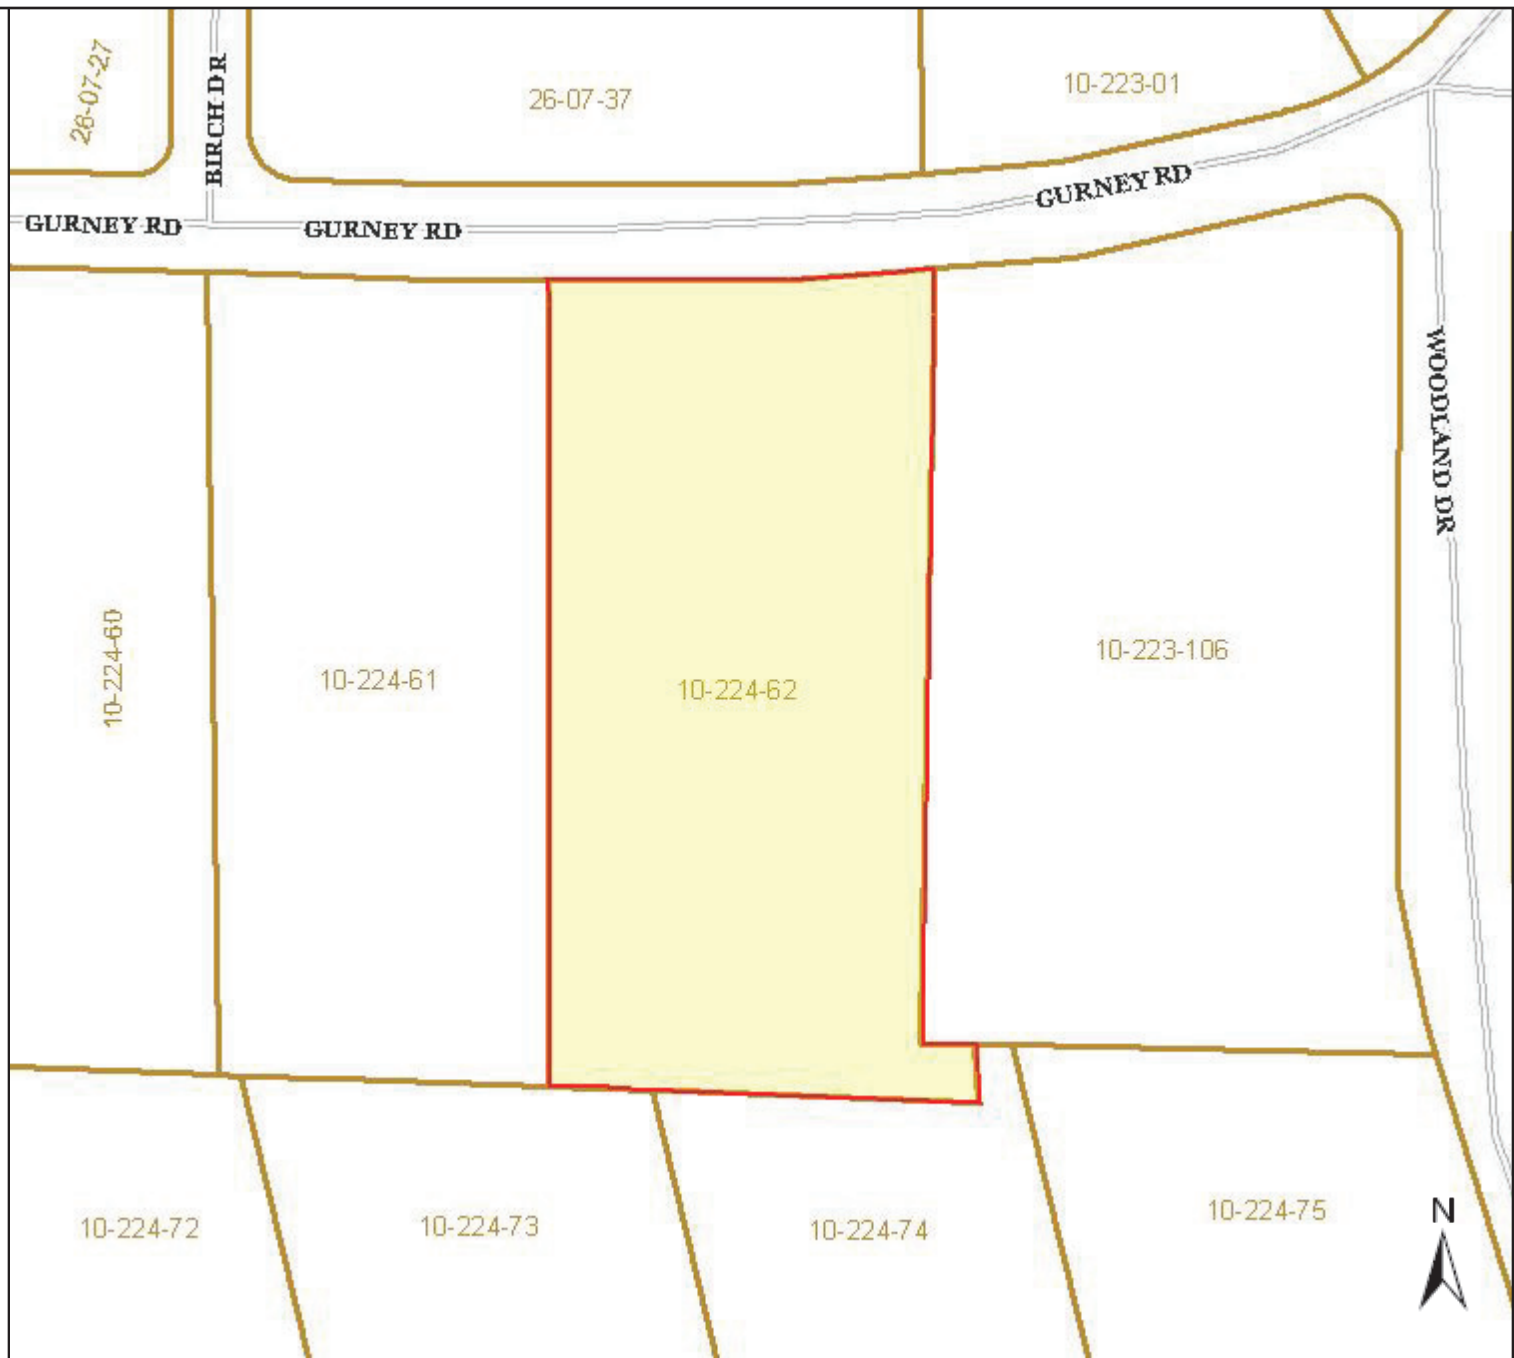

# Venango County, PA

## Legend

-  Municipal Boundary
-  Road Symbols
-  Road Names
-  Parcels
-  Parcel Labels

**Title: 340 Gurney Road, Franklin, PA 16323**

**Date: 6/3/2019**

DISCLAIMER: This drawing is neither a legally recorded map nor a survey and is not intended to be used as such. The information displayed is a compilation of records, information, and data obtained from various sources, and the Venango County is not responsible for its accuracy or how current it may be.