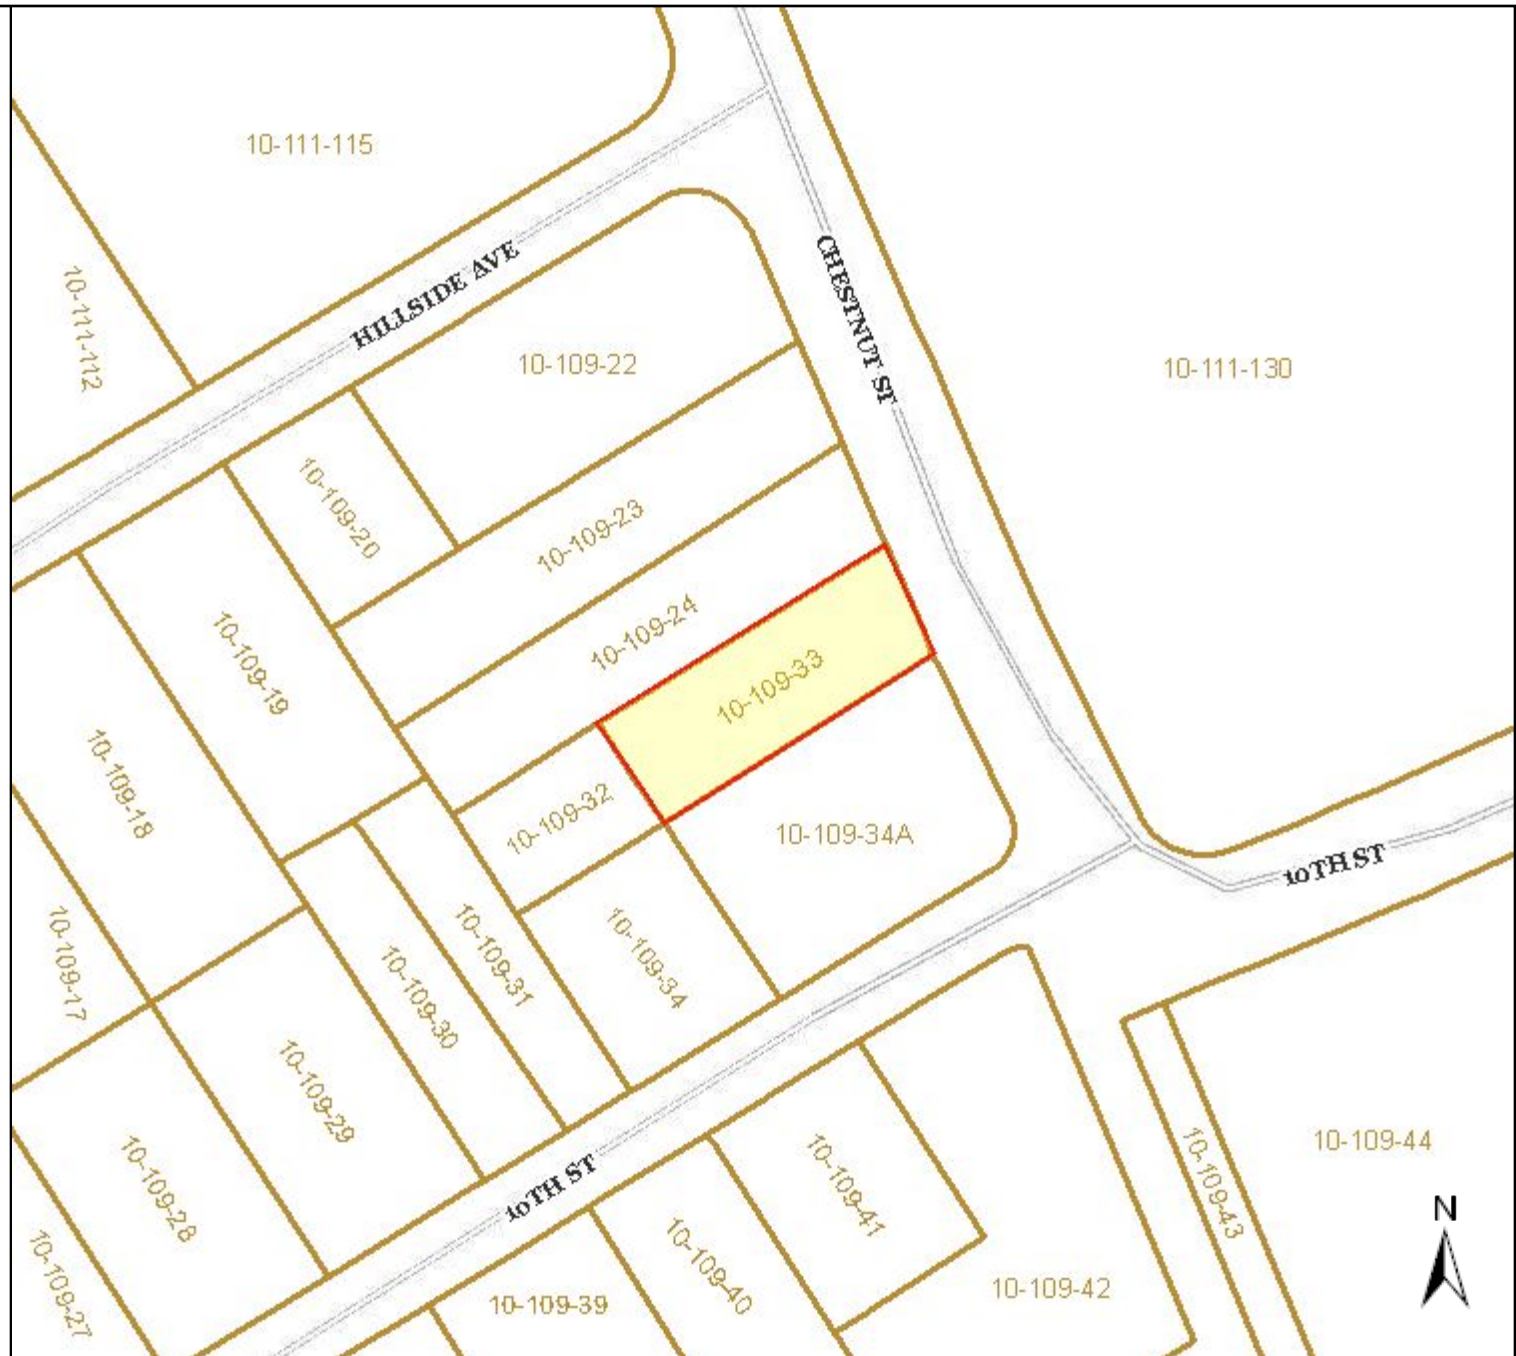

Venango County, PA

Legend

-  Municipal Boundary
-  Road Symbols
-  Road Names
-  Parcels
-  Parcel Labels

Title: 1005 Chestnut Street, Franklin, PA 16323

Date: 2/19/2021

DISCLAIMER: This drawing is neither a legally recorded map nor a survey and is not intended to be used as such. The information displayed is a compilation of records, information, and data obtained from various sources, and the Venango County is not responsible for its accuracy or how current it may be.