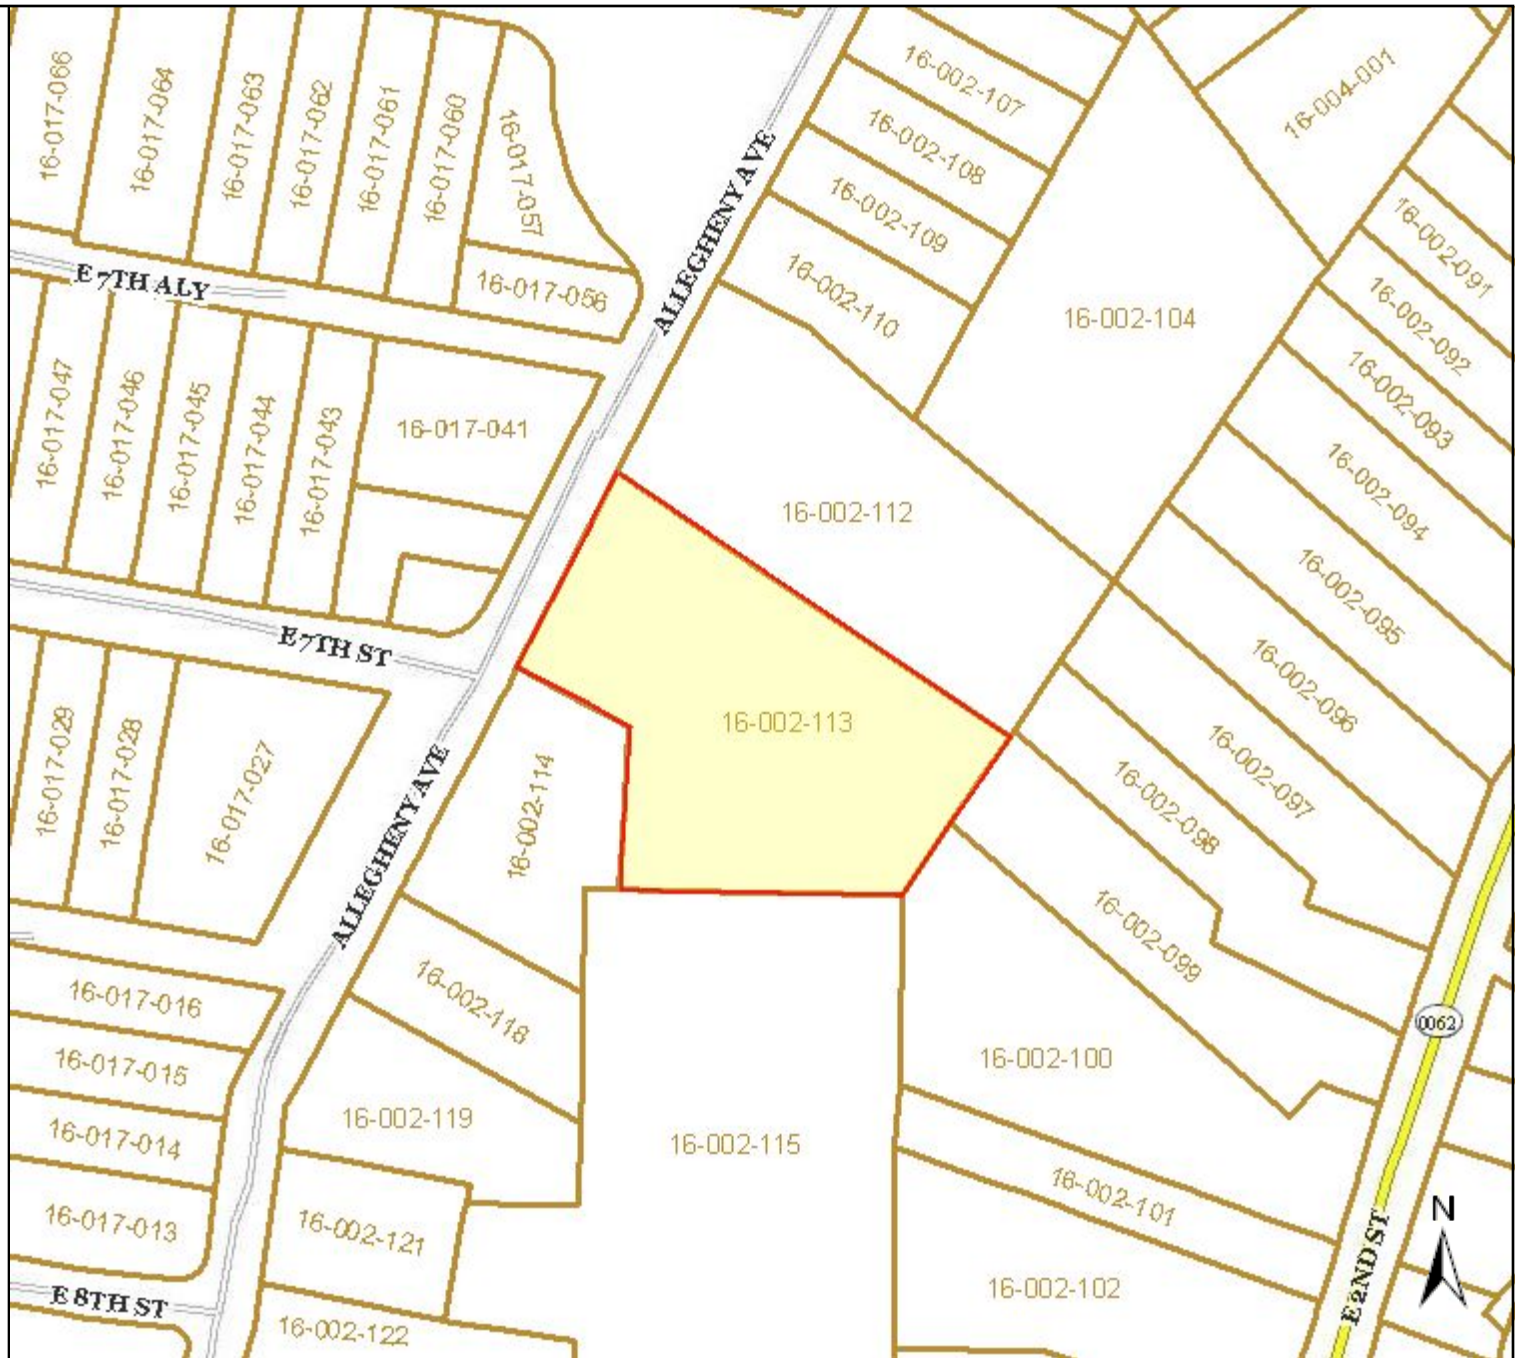

Venango County, PA

Legend

-  Municipal Boundary
-  Road Symbols
-  Road Names
-  Parcels
-  Parcel Labels

Title: Allegheny Avenue (Vacant Lot)

Date: 4/23/2021

DISCLAIMER: This drawing is neither a legally recorded map nor a survey and is not intended to be used as such. The information displayed is a compilation of records, information, and data obtained from various sources, and the Venango County is not responsible for its accuracy or how current it may be.